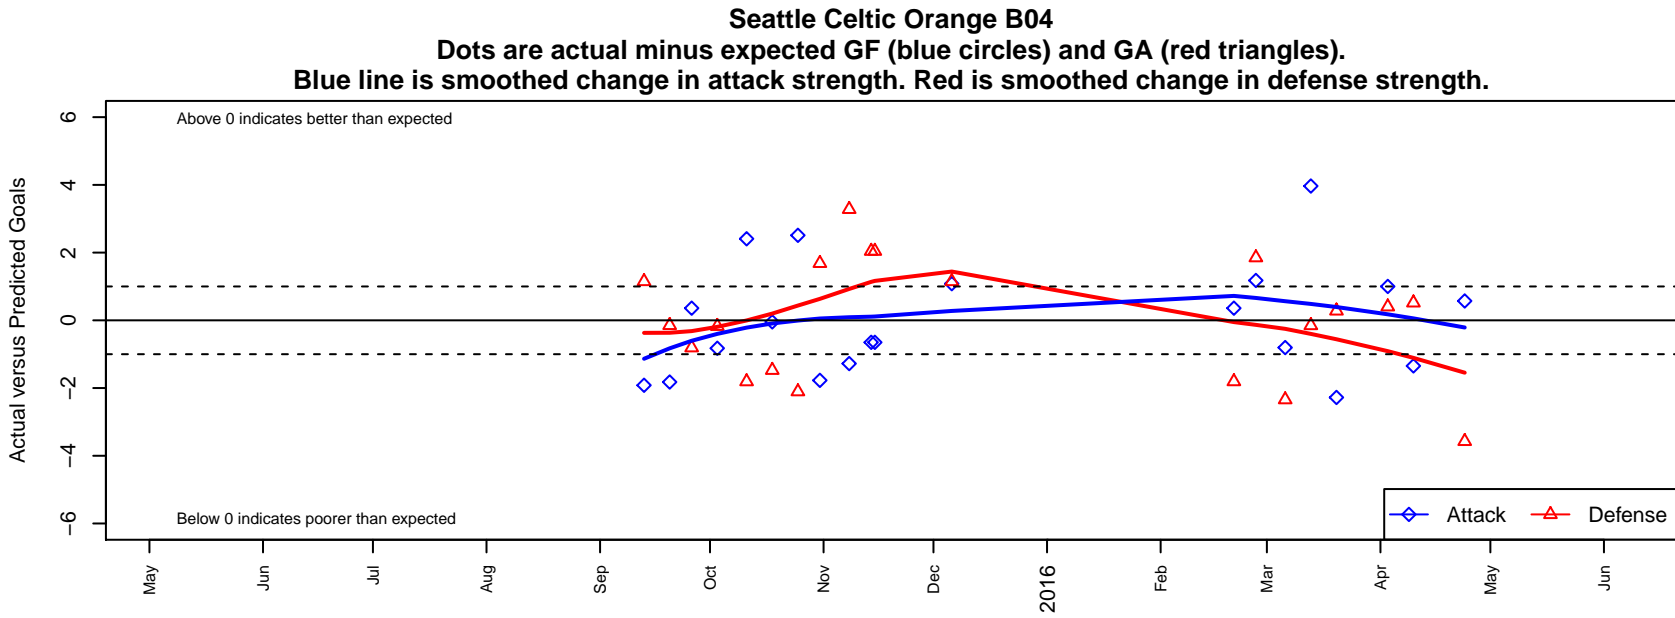

Seattle Celtic Orange B04

Seattle Celtic
 Seattle, WA
 B04 total strength=244
 attack=0.26 defense=0.08
 fall league = PSPL Copa Blue U11
 spr league = Spr PSPL Copa U11

alt names used:
 Seattle Celtic B04 Orange
 Seattle Celtic B04 Orange

Venues played:
 2015 PSPL Copa Blue U11
 2015 Spr PSPL Copa U11

**attack and defense variance (black dot)
relative to other teams
and top 10 in region**

**attack and defense rating
relative to others at age
and all opponents in last 13 months**