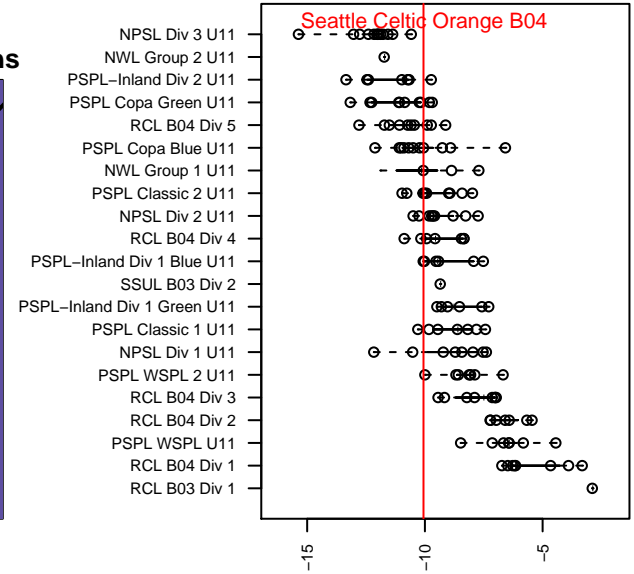

Seattle Celtic Orange B04

Seattle Celtic
 Seattle, WA
 B04 total strength=244
 attack=0.26 defense=0.08
 fall league = PSPL Copa Blue U11
 spr league = Spr PSPL Copa U11

alt names used:
 Seattle Celtic B04 Orange
 Seattle Celtic B04 Orange

Venues played:
 2015 PSPL Copa Blue U11
 2015 Spr PSPL Copa U11

**attack and defense variance (black dot)
relative to other teams
and top 10 in region**

**attack and defense rating
relative to others at age
and all opponents in last 13 months**